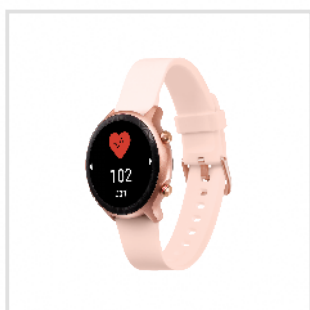

## DORO WATCH PINK

Réf. HDWATC01RC

## DORO WATCH PINK

Réf. HDWATC01RC

FEATURES			
Medical device	No		
Marquage		Barcode	7322460083601
Guarantee (month):	24	Customs Code	
Sterile	No		
INFORMATIONS	Main unit	Packaged unit	
Width (cm) :		Width packaging (cm):	
Length (cm) :		Length packaging (cm) :	
Height (cm) :		Height packaging (cm) :	
Weight (kg) :		Weight packaging (kg) :	
SPECIFIC STORAGE CONDITION			
Temperature min	(N/A)	Temperature max	(N/A)
Humidity min	(N/A)	Humidity max	(N/A)